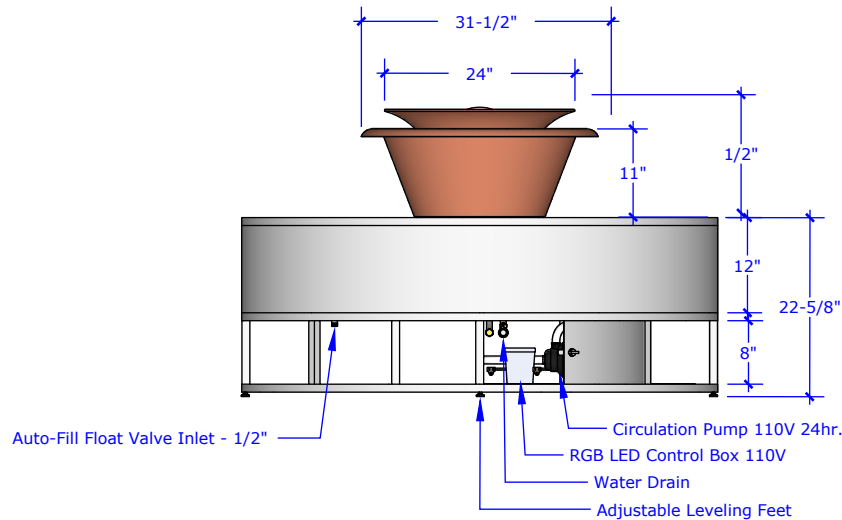

# COPPER CAZO FIRE AND WATER BOWL, 360° SPILL

OPT-OLY60 (Match Lit)

OPT-OLY60E (12V Ignition)

ISOMETRIC VIEW

COMPONENT CLOSE UP

FRONT SIDE VIEW

TOP SIDE VIEW

Tank Includes: LED Lights (X4), 50 Ft2 Water Filter,  
24Hr Circulation Pump, Auto-Fill, Drain Valve.  
Tank Material: 316 Stainless Steel  
Tank Finish: Ash Powder Coat

Bowl Includes: Fire Pan, Burner, Gas Hose, Lava Rock,  
Electronic Valve, Igniter Pilot, 12-14V Transformer  
Bowl Material: Copper  
Bowl Finish: Smooth Patina Copper  
Burner Material: Stainless Steel

# Bowl Section View