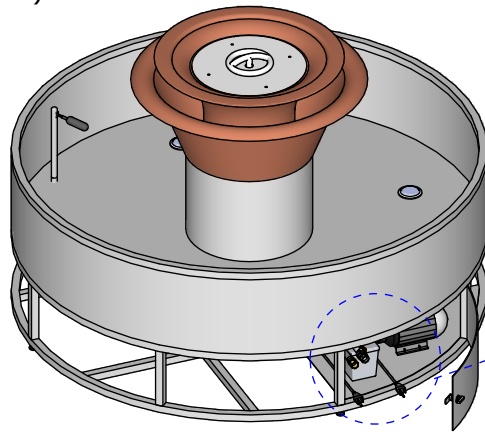

# COPPER CAZO FIRE AND WATER BOWL, 360° SPILL

OPT-OLY60 (Match Lit)

OPT-OLY60E (12V Ignition)

ISOMETRIC VIEW

COMPONENT CLOSE UP

FRONT SIDE VIEW

TOP SIDE VIEW

Tank Includes: LED Lights (X4), 50 Ft2 Water Filter,  
24Hr Circulation Pump, Auto-Fill, Drain Valve.  
Tank Material: 316 Stainless Steel  
Tank Finish: Ash Powder Coat

Bowl Includes: Fire Pan, Burner, Gas Hose, Lava Rock,  
Electronic Valve, Igniter Pilot, 12-14V Transformer  
Bowl Material: Copper  
Bowl Finish: Smooth Patina Copper  
Burner Material: Stainless Steel

# Bowl Section View