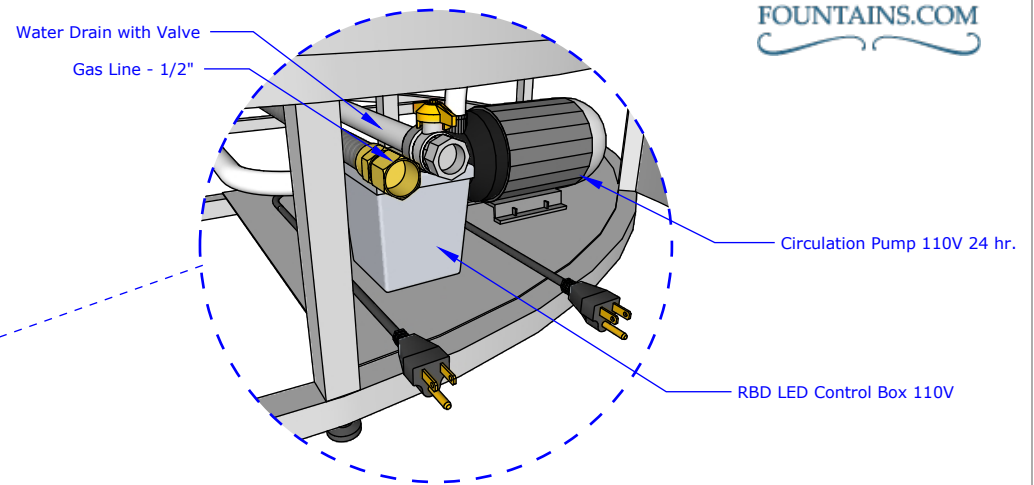

# COPPER CAZO FIRE AND WATER BOWL, 360° SPILL

OPT-OLY60 (Match Lit)

OPT-OLY60E (12V Ignition)

ISOMETRIC VIEW

COMPONENT CLOSE UP

FRONT SIDE VIEW

TOP SIDE VIEW

Tank Includes: LED Lights (X4), 50 Ft2 Water Filter,  
24Hr Circulation Pump, Auto-Fill, Drain Valve.  
Tank Material: 316 Stainless Steel  
Tank Finish: Ash Powder Coat

Bowl Includes: Fire Pan, Burner, Gas Hose, Lava Rock,  
Electronic Valve, Igniter Pilot, 12-14V Transformer  
Bowl Material: Copper  
Bowl Finish: Smooth Patina Copper  
Burner Material: Stainless Steel

# Bowl Section View