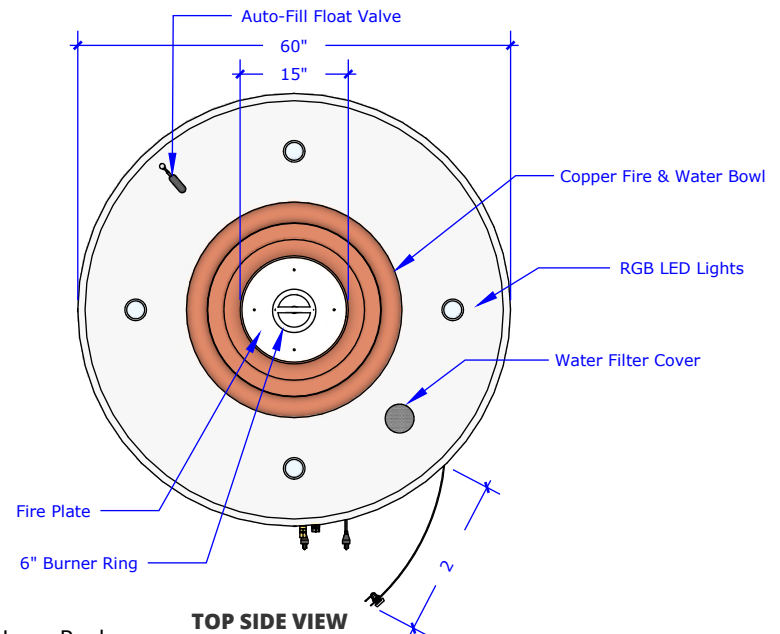

# COPPER CAZO FIRE AND WATER BOWL, 360° SPILL

OPT-OLY60 (Match Lit)

OPT-OLY60E (12V Ignition)

ISOMETRIC VIEW

COMPONENT CLOSE UP

FRONT SIDE VIEW

TOP SIDE VIEW

Tank Includes: LED Lights (X4), 50 Ft2 Water Filter,  
24Hr Circulation Pump, Auto-Fill, Drain Valve.  
Tank Material: 316 Stainless Steel  
Tank Finish: Ash Powder Coat

Bowl Includes: Fire Pan, Burner, Gas Hose, Lava Rock,  
Electronic Valve, Igniter Pilot, 12-14V Transformer  
Bowl Material: Copper  
Bowl Finish: Smooth Patina Copper  
Burner Material: Stainless Steel

# Bowl Section View