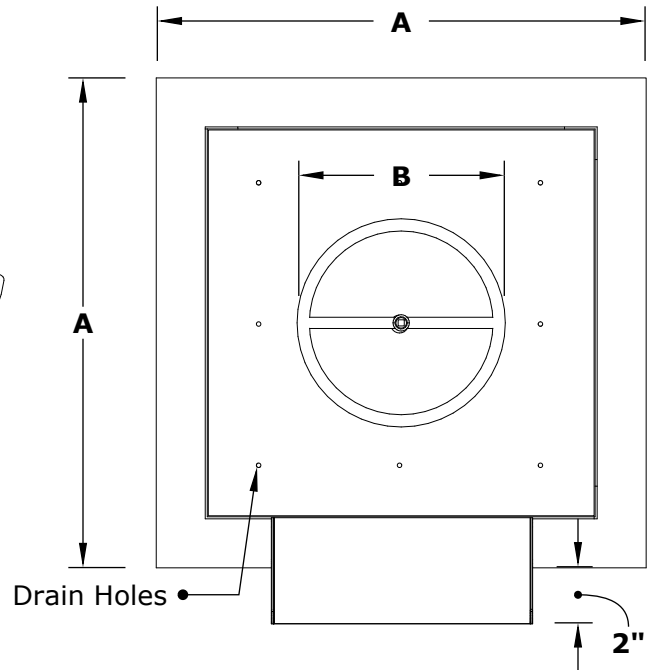

AVALON COPPER WATER BOWL - WIDE SPILL

ISOMETRIC VIEW

TOP VIEW

RIGHT SIDE VIEW

FRONT SIDE VIEW

Hammered Copper	Stainless Steel	A	B	C	D	E	BTU	GPM
OPT-24AVCPFWS	OPT-24AVSSFWS	24"	8"	13.5"	10"	12"	45,000	7-10
OPT-30AVCPFWS	OPT-30AVSSFWS	30"	10"	14.5"	13"	16"	65,000	7-10
OPT-36AVCPFWS	OPT-36AVSSFWS	36"	10"	17.5"	16"	20"	65,000	7-10

Fire Pit Material: Copper / Stainless Steel
 Pan Material: 304 Stainless Steel
 Burner Material: 304 Stainless Steel

Includes: Pan, Burner, Whistle Free Hoses, Copper Scupper, Black Lava Rock.

Proprietary & Confidential: The information contained in this drawing is the sole property of **FOUNTAINS**. Any reproduction or as a whole without written permission of **FOUNTAINS** is prohibited.