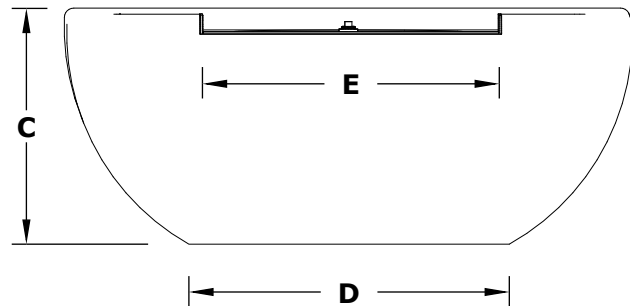

AVALON COPPER WATER BOWL - WIDE SPILL

ISOMETRIC VIEW

TOP VIEW

RIGHT SIDE VIEW

FRONT SIDE VIEW

Hammered Copper	Stainless Steel	A	B	C	D	E	BTU	GPM
OPT-24AVCPFWS	OPT-24AVSSFWS	24"	8"	13.5"	10"	12"	45,000	7-10
OPT-30AVCPFWS	OPT-30AVSSFWS	30"	10"	14.5"	13"	16"	65,000	7-10
OPT-36AVCPFWS	OPT-36AVSSFWS	36"	10"	17.5"	16"	20"	65,000	7-10

Fire Pit Material: Copper / Stainless Steel
 Pan Material: 304 Stainless Steel
 Burner Material: 304 Stainless Steel

Includes: Pan, Burner, Whistle Free Hoses, Copper Scupper, Black Lava Rock.

Proprietary & Confidential: The information contained in this drawing is the sole property of **FOUNTAINS**. Any reproduction or as a whole without written permission of **FOUNTAINS** is prohibited.