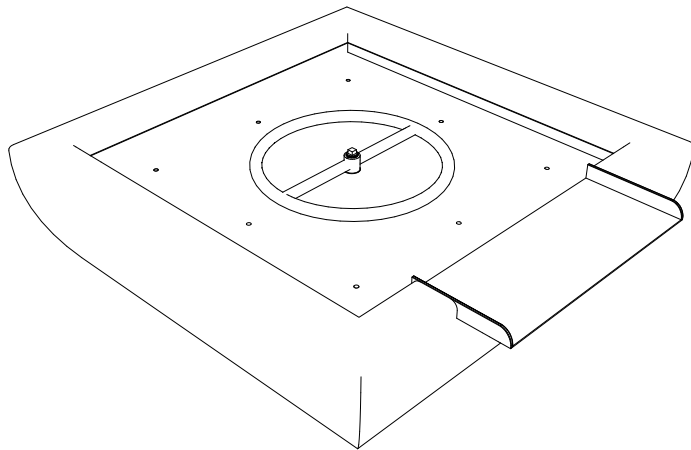

AVALON COPPER WATER BOWL - WIDE SPILL

ISOMETRIC VIEW

TOP VIEW

RIGHT SIDE VIEW

FRONT SIDE VIEW

Hammered Copper	Stainless Steel	A	B	C	D	E	BTU	GPM
OPT-24AVCPFWS	OPT-24AVSSFWS	24"	8"	13.5"	10"	12"	45,000	7-10
OPT-30AVCPFWS	OPT-30AVSSFWS	30"	10"	14.5"	13"	16"	65,000	7-10
OPT-36AVCPFWS	OPT-36AVSSFWS	36"	10"	17.5"	16"	20"	65,000	7-10

Fire Pit Material: Copper / Stainless Steel
 Pan Material: 304 Stainless Steel
 Burner Material: 304 Stainless Steel

Includes: Pan, Burner, Whistle Free Hoses, Copper Scupper, Black Lava Rock.

Proprietary & Confidential: The information contained in this drawing is the sole property of **FOUNTAINS**. Any reproduction or as a whole without written permission of **FOUNTAINS** is prohibited.