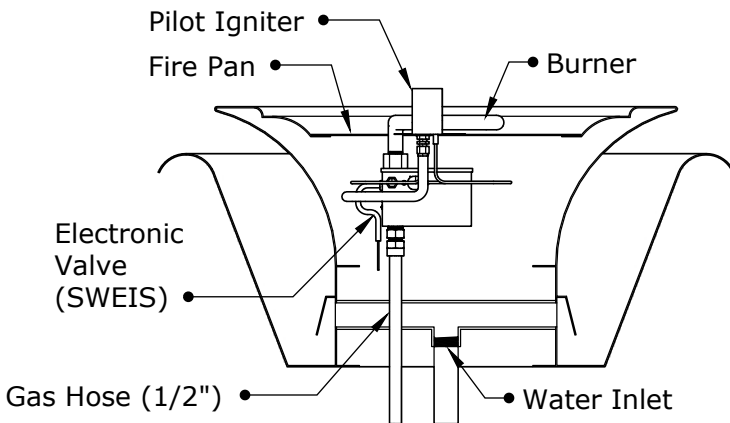

# COPPER CAZO FIRE AND WATER BOWL, 360° SPILL

**ISOMETRIC VIEW**

**TOP SIDE VIEW**

**FRONT SIDE VIEW**

**BOTTOM SIDE VIEW**

**SECTION VIEW**

SKU	A1	A2	B	C1	C2	D	E	BTU
OPT-30FW360	30"	24"	16"	13.5"	11"	15"	9"	45,000
OPT-30FW360E12V	30"	24"	16"	13.5"	11"	15"	9"	45,000
OPT-36FW360	36"	24"	20"	13.5"	11"	15"	13"	45,000
OPT-36FW360E12V	36"	24"	20"	13.5"	11"	15"	13"	45,000

Fire Pit Material: Copper  
 Finish: Smooth, Patina Finish  
 Pan Material: 304 Stainless Steel  
 Burner Material: 304 Stainless Steel

**12V/110V ELECTRONIC IGNITION**  
 ANSI Z21.97-(2017) / CSA 2.41-(2017)

**Match Lit Units Includes:** Bowl, Pan, Burner, Whistle Free Hoses, Lava Rock.

**12V Units Includes:** Bowl, Pan, Burner, Whistle Free Hoses, 12V Electronic Valve, Igniter Pilot, 12-14V Transformer, Lava Rock.