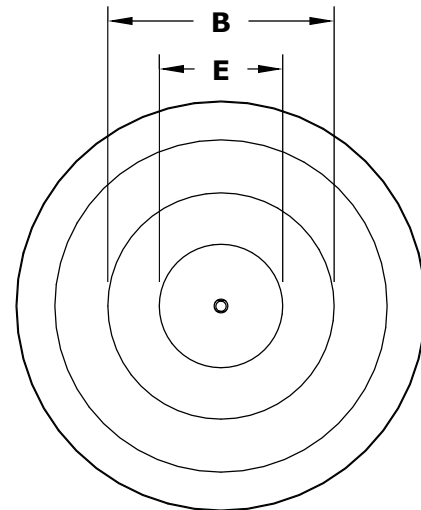

# COPPER CAZO FIRE AND WATER BOWL, 360° SPILL

**ISOMETRIC VIEW**

**TOP SIDE VIEW**

**FRONT SIDE VIEW**

**BOTTOM SIDE VIEW**

**SECTION VIEW**

SKU	A1	A2	B	C1	C2	D	E	BTU
OPT-30FW360	30"	24"	16"	13.5"	11"	15"	9"	45,000
OPT-30FW360E12V	30"	24"	16"	13.5"	11"	15"	9"	45,000
OPT-36FW360	36"	24"	20"	13.5"	11"	15"	13"	45,000
OPT-36FW360E12V	36"	24"	20"	13.5"	11"	15"	13"	45,000

Fire Pit Material: Copper  
 Finish: Smooth, Patina Finish  
 Pan Material: 304 Stainless Steel  
 Burner Material: 304 Stainless Steel

**12V/110V ELECTRONIC IGNITION**  
 ANSI Z21.97-(2017) / CSA 2.41-(2017)