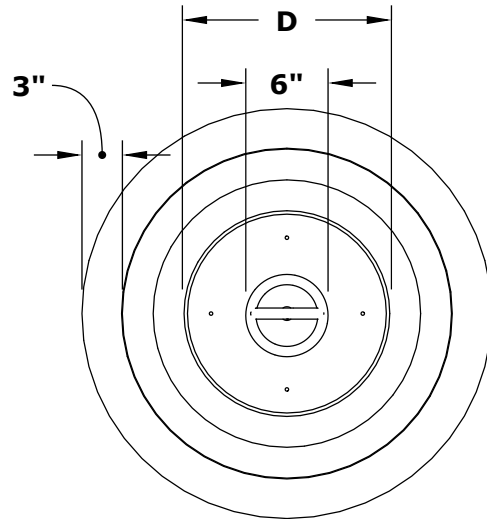

# COPPER CAZO FIRE AND WATER BOWL, 360° SPILL

**ISOMETRIC VIEW**

**TOP SIDE VIEW**

**FRONT SIDE VIEW**

**BOTTOM SIDE VIEW**

**SECTION VIEW**

SKU	A1	A2	B	C1	C2	D	E	BTU
OPT-30FW360	30"	24"	16"	13.5"	11"	15"	9"	45,000
OPT-30FW360E12V	30"	24"	16"	13.5"	11"	15"	9"	45,000
OPT-36FW360	36"	24"	20"	13.5"	11"	15"	13"	45,000
OPT-36FW360E12V	36"	24"	20"	13.5"	11"	15"	13"	45,000

Fire Pit Material: Copper  
 Finish: Smooth, Patina Finish  
 Pan Material: 304 Stainless Steel  
 Burner Material: 304 Stainless Steel

**12V/110V ELECTRONIC IGNITION**  
 ANSI Z21.97-(2017) / CSA 2.41-(2017)