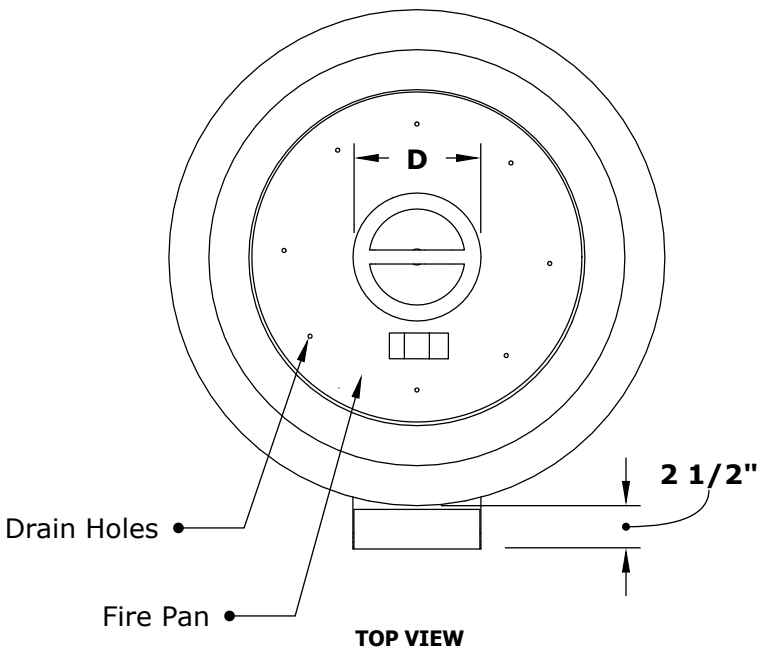

CAZO FIRE & WATER BOWL HAMMERED COPPER

ISOMETRIC VIEW

RIGHT SIDE VIEW

TOP VIEW

FRONT SIDE VIEW

SKU	A	B	C	D	E	BTU
OPT-101-24NWCB	24"	10"	10"	8"	8"	45,000
OPT-102-30NWCB	30"	12"	15"	8"	8"	65,000
OPT-102-36NWCB	36"	12"	15"	12"	8"	65,000

Fire Bowl Material: Copper
Finish: Hammered Patina Finish
Pan Material: 304 Stainless Steel
Burner Material: 304 Stainless Steel

12V ELECTRONIC IGNITION
ANSI Z21.97-(2017) / CSA 2.41-(2017)

Includes: Pan, Burner, NG or LP orifice, Whistle Free Hose, Black Lava Rock.