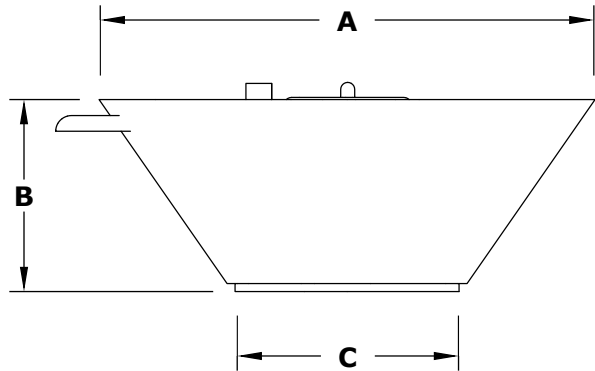

CAZO FIRE & WATER BOWL HAMMERED COPPER

ISOMETRIC VIEW

RIGHT SIDE VIEW

TOP VIEW

FRONT SIDE VIEW

SKU	A	B	C	D	E	BTU
OPT-101-24NWCB	24"	10"	10"	8"	8"	45,000
OPT-102-30NWCB	30"	12"	15"	8"	8"	65,000
OPT-102-36NWCB	36"	12"	15"	12"	8"	65,000

Fire Bowl Material: Copper
Finish: Hammered Patina Finish
Pan Material: 304 Stainless Steel
Burner Material: 304 Stainless Steel

12V ELECTRONIC IGNITION
ANSI Z21.97-(2017) / CSA 2.41-(2017)

Includes: Pan, Burner, NG or LP orifice, Whistle Free Hose, Black Lava Rock.