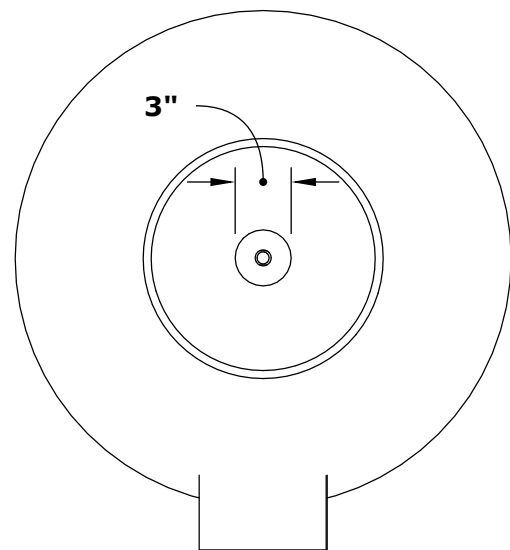

CAZO FIRE & WATER BOWL HAMMERED COPPER

ISOMETRIC VIEW

RIGHT SIDE VIEW

TOP VIEW

FRONT SIDE VIEW

SKU	A	B	C	D	E	BTU
OPT-101-24NWCB	24"	10"	10"	8"	8"	45,000
OPT-102-30NWCB	30"	12"	15"	8"	8"	65,000
OPT-102-36NWCB	36"	12"	15"	12"	8"	65,000

Fire Bowl Material: Copper
Finish: Hammered Patina Finish
Pan Material: 304 Stainless Steel
Burner Material: 304 Stainless Steel

12V ELECTRONIC IGNITION
ANSI Z21.97-(2017) / CSA 2.41-(2017)

Includes: Pan, Burner, NG or LP orifice, Whistle Free Hose, Black Lava Rock.