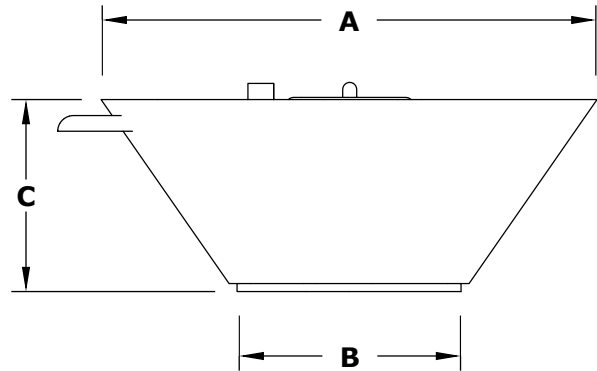

CAZO FIRE & WATER BOWL - POWDER COAT

ISOMETRIC VIEW

RIGHT SIDE VIEW

Drain Holes

Fire Pan

TOP VIEW

BOTTOM SIDE VIEW

SKU	A	B	C	D	E	BTU
OPT-R24PCFW	24"	10"	10"	8"	8"	45,000
OPT-R24PCFWE12V	24"	10"	10"	8"	8"	45,000
OPT-R30PCFW	30"	16"	12"	8"	10"	65,000
OPT-R30PCFWE12V	30"	16"	12"	8"	10"	65,000
OPT-R36PCFW	36"	20"	12"	10"	10"	65,000
OPT-R36PCFWE12V	36"	20"	12"	10"	10"	65,000

Fire Bowl Material: Copper
 Finish: Hammered Patina Finish
 Pan Material: 304 Stainless Steel
 Burner Material: 304 Stainless Steel

12V ELECTRONIC IGNITION
 ANSI Z21.97-(2017) / CSA 2.41-(2017)

Includes: Pan, Burner, NG or LP orifice, Whistle Free Hose, Black Lava Rock.