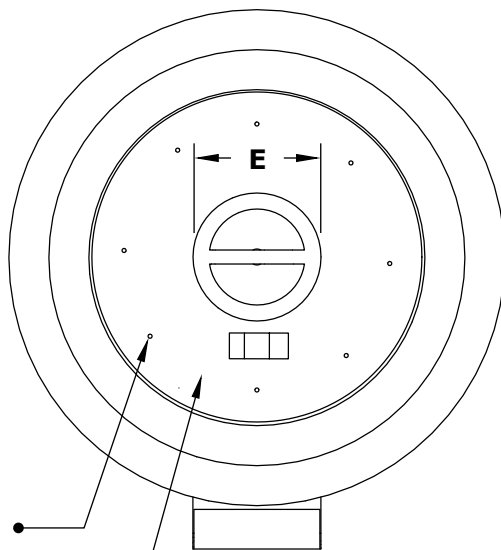

CAZO FIRE & WATER BOWL - POWDER COAT

ISOMETRIC VIEW

RIGHT SIDE VIEW

Drain Holes

Fire Pan

TOP VIEW

BOTTOM SIDE VIEW

SKU	A	B	C	D	E	BTU
OPT-R24PCFW	24"	10"	10"	8"	8"	45,000
OPT-R24PCFWE12V	24"	10"	10"	8"	8"	45,000
OPT-R30PCFW	30"	16"	12"	8"	10"	65,000
OPT-R30PCFWE12V	30"	16"	12"	8"	10"	65,000
OPT-R36PCFW	36"	20"	12"	10"	10"	65,000
OPT-R36PCFWE12V	36"	20"	12"	10"	10"	65,000

Fire Bowl Material: Copper
 Finish: Hammered Patina Finish
 Pan Material: 304 Stainless Steel
 Burner Material: 304 Stainless Steel

12V ELECTRONIC IGNITION
 ANSI Z21.97-(2017) / CSA 2.41-(2017)

Includes: Pan, Burner, NG or LP orifice, Whistle Free Hose, Black Lava Rock.