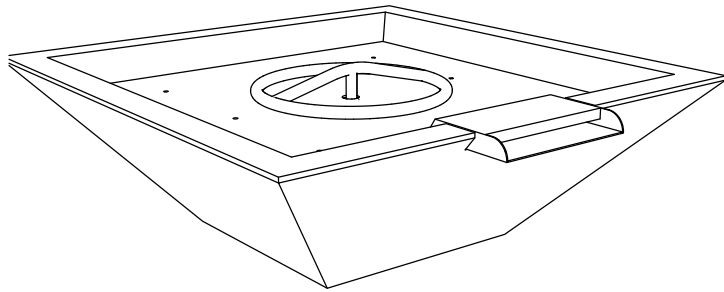

MAYA FIRE WATER BOWL - GFRC CONCRETE

ISOMETRIC VIEW

TOP VIEW

RIGHT SIDE VIEW

FRONT SIDE VIEW

SKU	A	B	C	D	E	BTU
OPT-24SFWM	24"	8"	10.75"	13"	2"	45,000
OPT-30SFWM	30"	12"	10.25"	13"	2"	65,000
OPT-36SFWM	36"	12"	12"	20"	3"	65,000
OPT-24SFWE12V	24"	8"	10.75"	13"	2"	45,000
OPT-30SFWE12V	30"	12"	10.25"	13"	2"	65,000
OPT-36SFWE12V	36"	12"	12"	20"	3"	65,000

Fire Pit Material: GFRC Concrete
 Finish: Smooth Finish
 Pan Material: 304 Stainless Steel
 Burner Material: 304 Stainless Steel

12V ELECTRONIC IGNITION
 ANSI Z21.97-(2017) / CSA 2.41-(2017)

Includes: Bowl, Pan, Burner, Scupper, Whistle Free Hose, NG Orifice OR LP Air Mixer, Black Lava Rock.