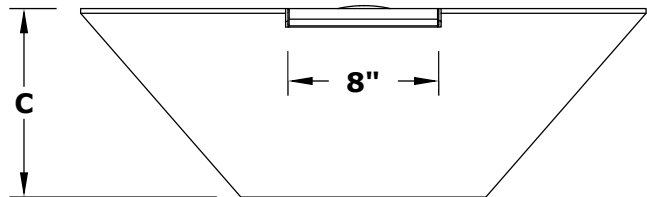

MAYA FIRE WATER BOWL - GFRC CONCRETE

ISOMETRIC VIEW

TOP VIEW

RIGHT SIDE VIEW

FRONT SIDE VIEW

SKU	A	B	C	D	E	BTU
OPT-24SFWM	24"	8"	10.75"	13"	2"	45,000
OPT-30SFWM	30"	12"	10.25"	13"	2"	65,000
OPT-36SFWM	36"	12"	12"	20"	3"	65,000
OPT-24SFWE12V	24"	8"	10.75"	13"	2"	45,000
OPT-30SFWE12V	30"	12"	10.25"	13"	2"	65,000
OPT-36SFWE12V	36"	12"	12"	20"	3"	65,000