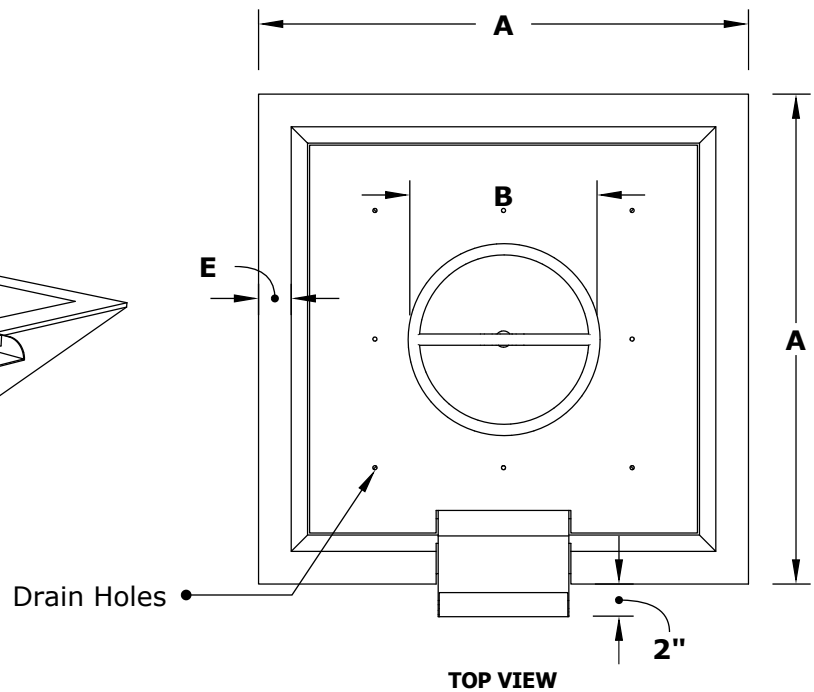

MAYA FIRE WATER BOWL - GFRC CONCRETE

ISOMETRIC VIEW

TOP VIEW

RIGHT SIDE VIEW

FRONT SIDE VIEW

SKU	A	B	C	D	E	BTU
OPT-24SFWM	24"	8"	10.75"	13"	2"	45,000
OPT-30SFWM	30"	12"	10.25"	13"	2"	65,000
OPT-36SFWM	36"	12"	12"	20"	3"	65,000
OPT-24SFWE12V	24"	8"	10.75"	13"	2"	45,000
OPT-30SFWE12V	30"	12"	10.25"	13"	2"	65,000
OPT-36SFWE12V	36"	12"	12"	20"	3"	65,000

Fire Pit Material: GFRC Concrete
 Finish: Smooth Finish
 Pan Material: 304 Stainless Steel
 Burner Material: 304 Stainless Steel

12V ELECTRONIC IGNITION
 ANSI Z21.97-(2017) / CSA 2.41-(2017)

Includes: Bowl, Pan, Burner, Scupper, Whistle Free Hose, NG Orifice OR LP Air Mixer, Black Lava Rock.