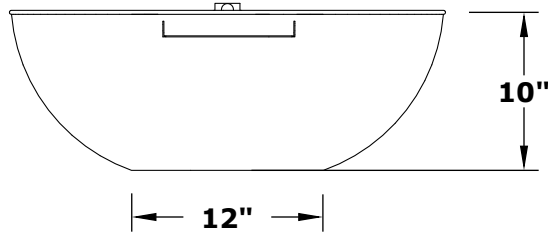

SEDONA COPPER FIRE & WATER BOWL

OPT-27RCPRFW
OPT-27RCPRFWE12V

ISOMETRIC VIEW

TOP VIEW

RIGHT SIDE VIEW

BACK SIDE VIEW

Fire Bowl Material: Copper
Pan Material: 304 Stainless Steel
Burner Material: 304 Stainless Steel
Standard 2" Depth on all pans
110V ELECTRONIC IGNITION
ANSI Z21.97-(2017) / CSA 2.41-(2017)