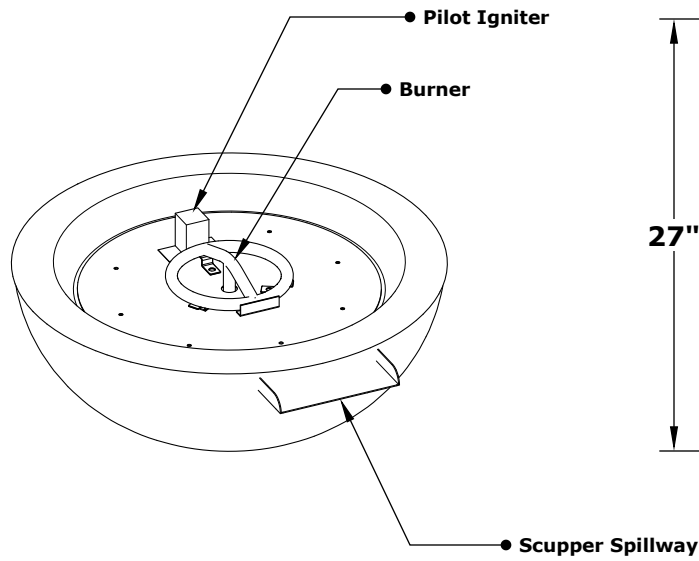

SEDONA COPPER FIRE & WATER BOWL

OPT-27RCPRFW
OPT-27RCPRFWE12V

ISOMETRIC VIEW

TOP VIEW

RIGHT SIDE VIEW

BACK SIDE VIEW

Fire Bowl Material: Copper
Pan Material: 304 Stainless Steel
Burner Material: 304 Stainless Steel
Standard 2" Depth on all pans
110V ELECTRONIC IGNITION
ANSI Z21.97-(2017) / CSA 2.41-(2017)

Match Lit Unit Includes: Pan, Burner, Gas Orifice, Gas Hoses, Key Valve, Key,
110v Ignition Unit Includes: Pan, Burner, Gas Orifice, Gas Hoses, Key Valve, Key, Plug & Play Electronic Valve, Pilot Igniter.