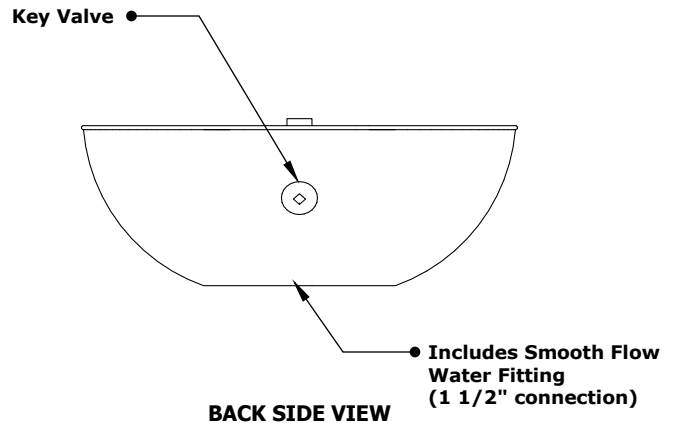

SEDONA COPPER FIRE & WATER BOWL

OPT-27RCPRFW
OPT-27RCPRFWE12V

ISOMETRIC VIEW

TOP VIEW

RIGHT SIDE VIEW

BACK SIDE VIEW

Fire Bowl Material: Copper
Pan Material: 304 Stainless Steel
Burner Material: 304 Stainless Steel
Standard 2" Depth on all pans
110V ELECTRONIC IGNITION
ANSI Z21.97-(2017) / CSA 2.41-(2017)

Match Lit Unit Includes: Pan, Burner, Gas Orifice, Gas Hoses, Key Valve, Key,
110v Ignition Unit Includes: Pan, Burner, Gas Orifice, Gas Hoses, Key Valve, Key, Plug & Play Electronic Valve, Pilot Igniter.