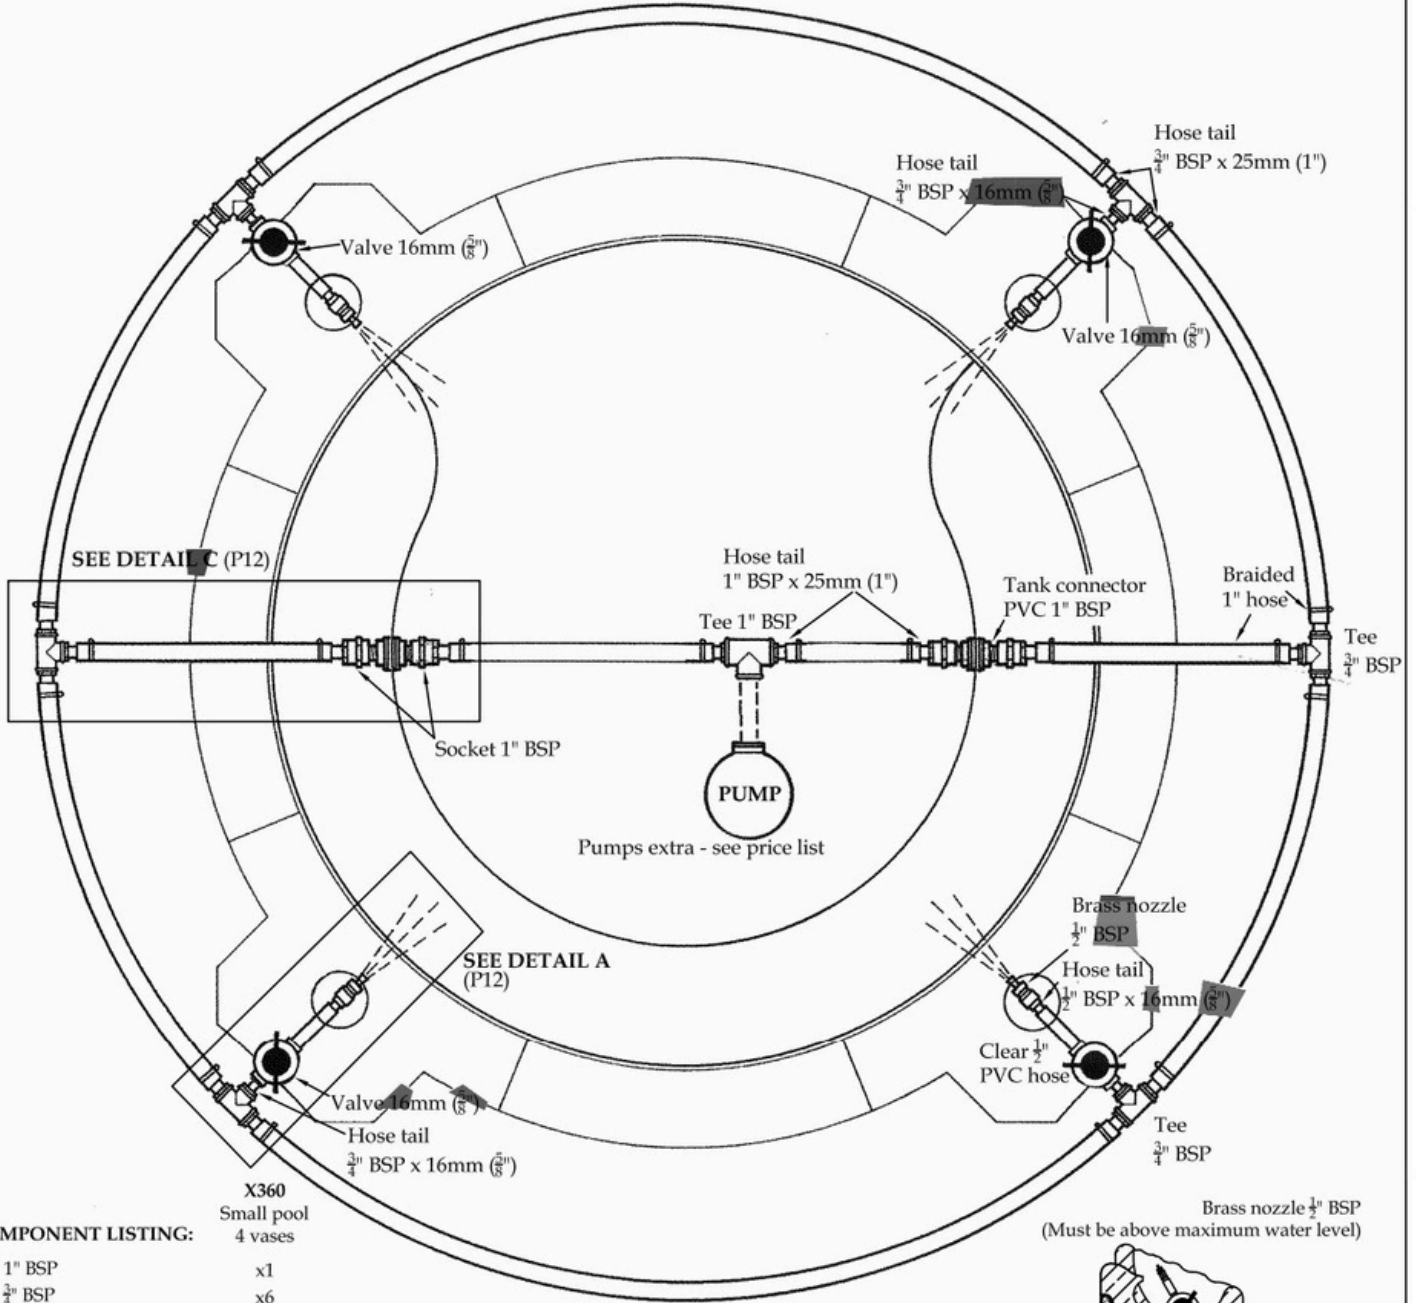

PLUMBING SMALL POOL

COMPONENT LISTING:

X360 Small pool 4 vases	
Tee 1" BSP	x1
Tee 3/4" BSP	x6
16mm (5/8") Valve	x4
Tank connector 1" BSP	x2
Socket 1" BSP	x4
Hose tail 1" BSP x 25mm (1")	x6
Hose tail 3/4" BSP x 25mm (1")	x14
Hose tail 3/4" BSP x 16mm (5/8")	x4
Hose tail 1/2" BSP x 16mm (5/8")	x4
Brass nozzle 1/2" BSP	x4
Jubilee clip 1"	x26
Braided 1" hose	-
Clear 1/2" PVC hose	-

To ensure a watertight seal, all threaded joints require the use of PTFE tape (supplied)

To ease connections, hot water may be used to soften PVC hoses

Consult a qualified electrician to ensure electrical supply conforms with all regulations/codes

Unless otherwise stated, all materials other than stonework to be supplied by others - all hosing to be cut on site

Read in conjunction with Tech Sheet P12 and P40