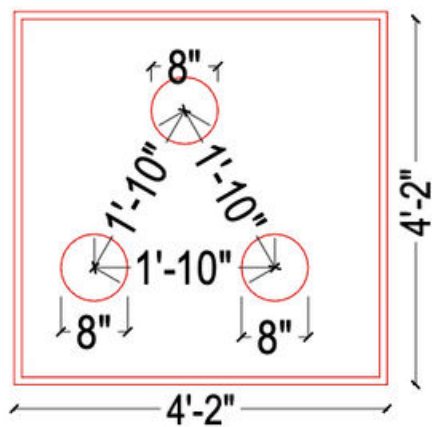

PLAN
SCALE: 1:48'-0"

FOUNTAIN LAYOUT
SCALE: 1:24'-0"

ELEVATION
SCALE: 1:24'-0"

OASIS FOUNTAIN LAYOUT AND 3D VISUALIZATION