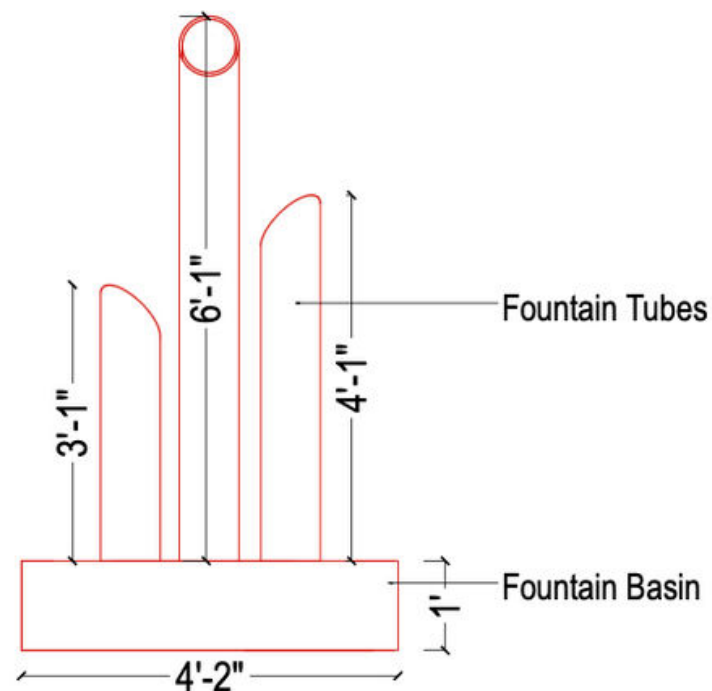

PLAN
SCALE: 1:48'-0"

FOUNTAIN LAYOUT
SCALE: 1:24'-0"

ELEVATION
SCALE: 1:24'-0"

OASIS FOUNTAIN LAYOUT AND 3D VISUALIZATION